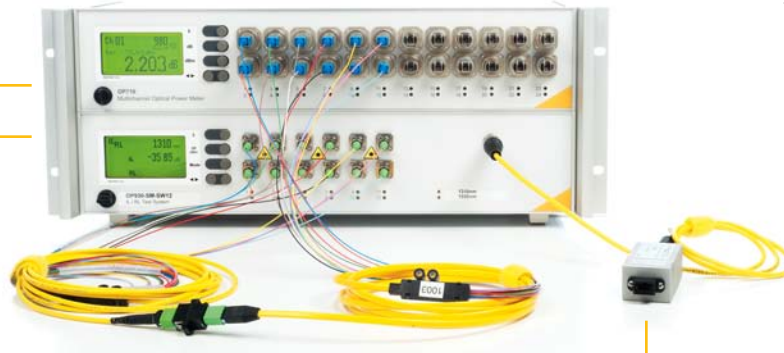

Software

A custom application that supports multichannel serialized cable testing.

OPLMAX

Instruments

Choose from a selection of instruments that will measure and test

OP710

OP930

Remote Head Detectors

Reference Cables

A custom application that supports multichannel serialized cable testing.

MT-MT

MT Fanout

Gender Changers

Reference Reflector

Adapters

S-ISAD-BFA-M